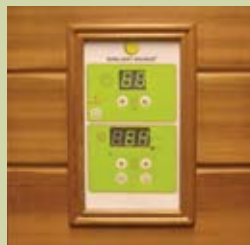

SPECIFICATIONS:

Dimensions <small>(Width x Depth x Height)</small>	61 in (back) x 36 in (corner) x 35 in (front) x 75 in
Power	120v, 2280w, 19a (20A outlet)

DEDICATED 120V 20A CIRCUIT AND OUTLET REQUIRED. ELECTRICALLY CERTIFIED

RoHS CE

WARRANTY

USA AND CANADA RESIDENTIAL USE

Lifetime on cabinetry, electrical and heaters. Outside USA and Canada please check with your local Sunlight Saunas representative.

Calf and floor heater

Dual control panels