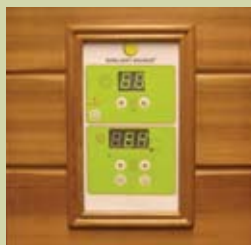

Dual control panels