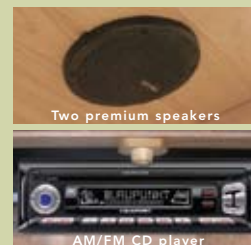

Step into the new Select™ Line sauna from Sunlight Saunas™ and enjoy a streamlined version of our luxurious Signature™ line. The Select Line gives you the basic infrared sauna experience courtesy of the industry leader in sauna innovation. Take advantage of features like wide frequency carbon heaters, patented magnetic assembly, tempered full glass door, digital dual controls, am/fm cd players, cup holders, magazine racks and towel racks. No matter your budget, anyone can now thrive with ownership of a Sunlight Sauna, the sauna company that cares.

WARRANTY

USA AND CANADA RESIDENTIAL USE

Lifetime on cabinetry, electrical and heaters.
Outside USA and Canada please check with your local Sunlight Saunas representative.

Calf and floor heater

Dual control panels

Large carbon heaters

Two premium speakers

Premium Blaupunkt sound system

*AM/FM radio signal may not be available in all areas

Cup Holder, Magazine Rack, Towel Rack