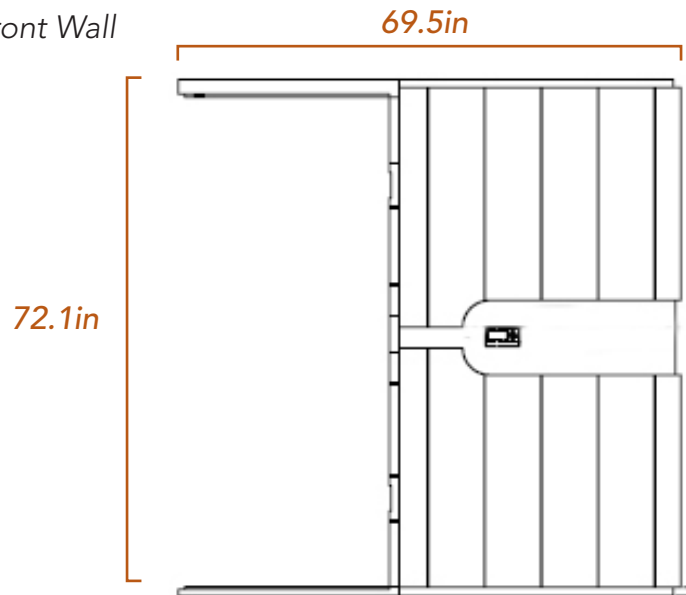

mPulse Conquer Panels

For seamless craftsmanship, each wall of the Conquer consists of one large wooden panel:

- -Roof & Floor Panels
  70.6"x47.6"x2.75" thick (see diagram)
- -Back & Front Panels
  69.5"x72.1"x2.75" thick (see diagram)
- -Side Panels 45.1"x72.1"x2.75" thick

Fitting into your home:

Because of the large panel size, it is important to ensure there is enough space through the doors and pathways to the sauna's location in your home. Standard doors in the US are 30" to 36" wide, and 6' to 8' tall. Please measure any doorway or hallway needed prior to purchase.

Front Wall