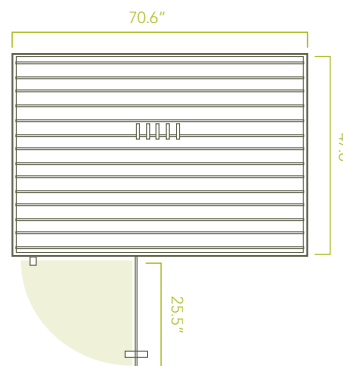

The world's 1st bio-feedback-enabled infrared sauna

SPECIFICATIONS

Exterior

70.6" W x 47.6" D x 76.6" H* / 28" door width

Interior

64.6" W x 41.6" D x 71.5" H / 21.8" bench depth

11 Heaters - 4963 sq. in.

Electrical

240V 20A

9' cord exits from back left of base

**Optional Hidden Feet add 2 inches.*

- ▶ Built-in monitor & optional accessories measure heart rate & calories burned.
- ▶ Data transmitted to a personal wellness website, where progress can be tracked.
- ▶ Now you can work towards health goals individually or within a community.

For seamless craftsmanship, each wall of the Conquer consists of one large wooden panel:

- Roof & Floor Panels
70.6"x47.6"x2.75" thick (see diagram)
- Back & Front Panels
69.5"x72.1"x2.75" thick (see diagram)
- Side Panels 45.1"x72.1"x2.75" thick