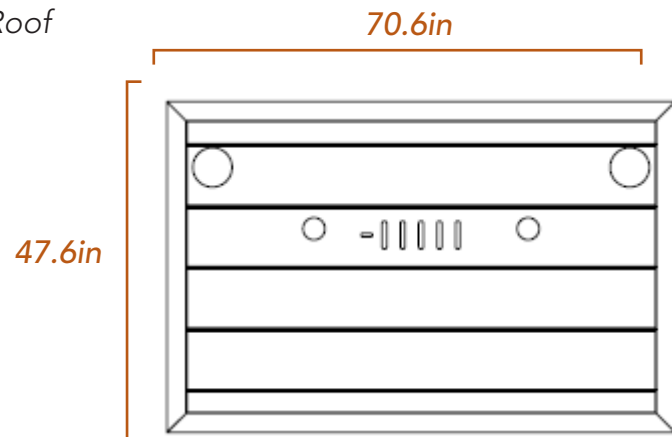

Roof

If you read the infrared sauna reviews, you know that the cONQUER sauna system from Sunlighten is a winning combination of highest-quality sauna components and high-technology that addresses comfort, wellness, and whole body needs in your home or office. This unique sauna heating system addresses a variety of research-backed health benefits that includes detoxification, weight loss, pain relief, and high blood pressure. Also, our FSC-certified wood composition, bamboo heater covers, and energy efficiency make the cONQUER sauna one of the greenest saunas on the market!