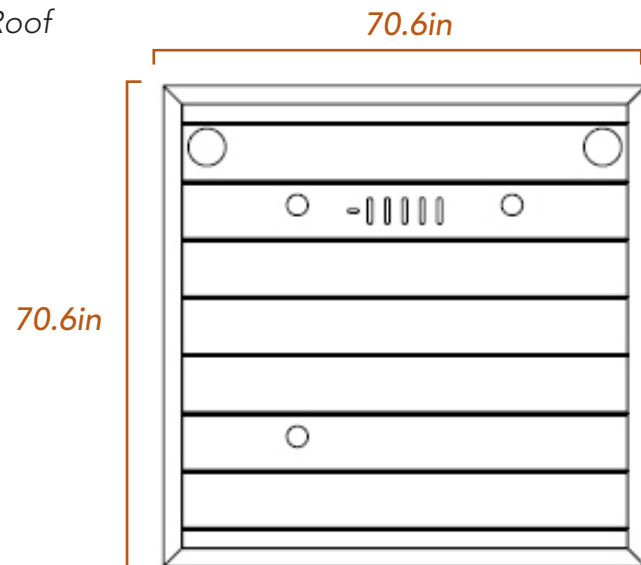

Roof

The Sunlighten DISCOVER infrared sauna will let you and up to three other family members or friends discover the health benefits of an infrared sauna that is both beautifully-designed and built with unmatched quality and intelligent technology that addresses comfort, style, and whole body needs. With FSC-certified wood (in Canadian cedar, hypo-allergenic basswood or teak), bamboo heater covers, and built with great energy efficiency, the DISCOVER is one of the most eco-friendly saunas on the market!