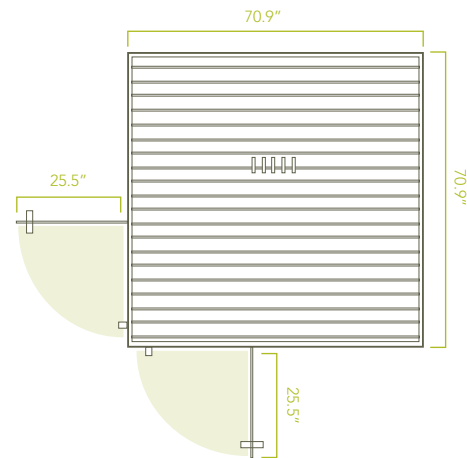

The world's 1st bio-feedback-enabled infrared sauna

SPECIFICATIONS

Exterior

70.6" W x 70.6" D x 76.6" H* / 28" door width

Interior

64.6" W x 64.6" D x 71.5" H / 21.75" bench depth

14 Heaters - 5863 sq. in.

Electrical

240V 20A

9' cord exits from back left of base

**Optional Hidden Feet add 2 inches.*

- ▶ Built-in monitor & optional accessories measure heart rate & calories burned.
- ▶ Data transmitted to a personal wellness website, where progress can be tracked.
- ▶ Now you can work towards health goals individually or within a community.

The DISCOVER is our second largest sauna model. For seamless craftsmanship, each wall consists of one large wooden panel:

- Roof & Floor Panels
70.6"x70.6"x2.75" thick (see diagram)
- Back & Front Panels
69.5"x72.1"x2.75" thick (see diagram)
- Side Panels 68.1"x72.1"x2.75" thick