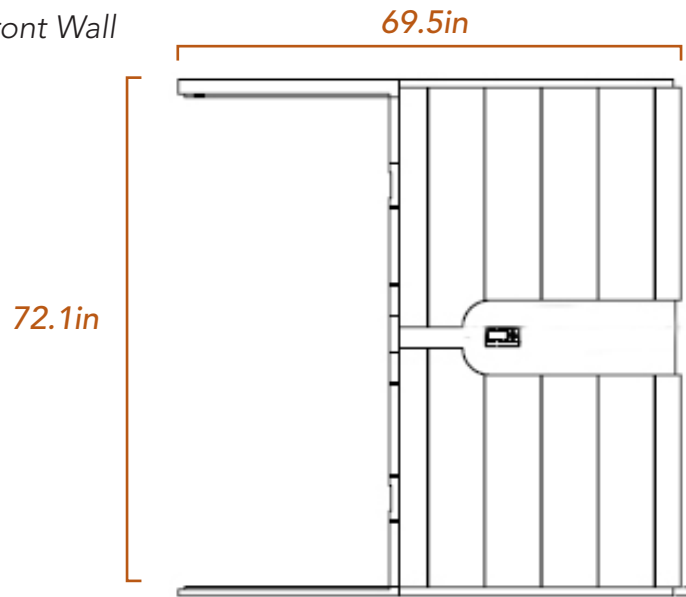

mPulse Discover Panels

The DISCOVER is our second largest sauna model. For seamless craftsmanship, each wall consists of one large wooden panel:

- -Roof & Floor Panels
  70.6"x70.6"x2.75" thick (see diagram)
- -Back & Front Panels
  69.5"x72.1"x2.75" thick (see diagram)
- -Side Panels 68.1"x72.1"x2.75" thick

Fitting into your home:

Because of the large panel size, it is important to ensure there is enough space through the doors and pathways to the sauna's location in your home. Standard doors in the US are 30" to 36" wide, and 6' to 8' tall. Please measure any doorway or hallway needed prior to purchase.

Front Wall