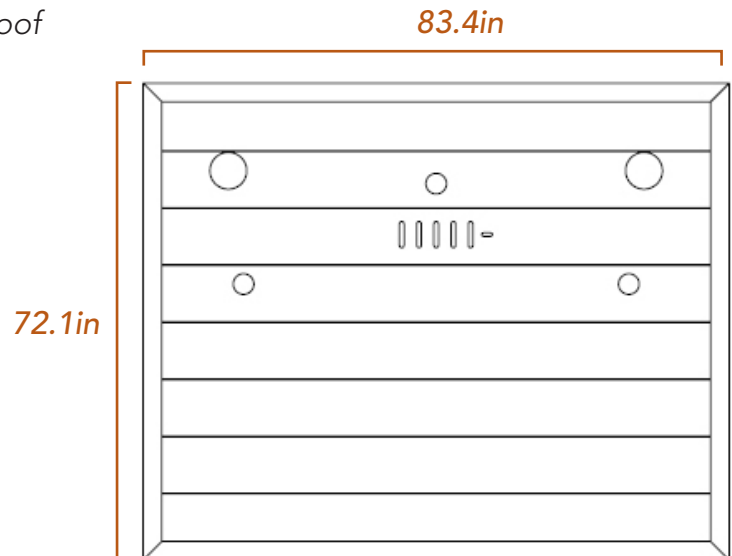

Roof

The eMPOWER is the best infrared sauna Sunlighten offers. The eMPOWER comes equipped with a 7" LCD touch-screen and ergonomic floating benches. The eMPOWER features SoloCarbon Full Spectrum infrared sauna heating technology capable of addressing a variety of research-backed health benefits. With FSC-certified wood (in Canadian cedar, hypo-allergenic basswood or teak), bamboo heater covers, and built with great energy efficiency, the eMPOWER is not only the best infrared sauna we offer but one of the most eco-friendly saunas on the market!