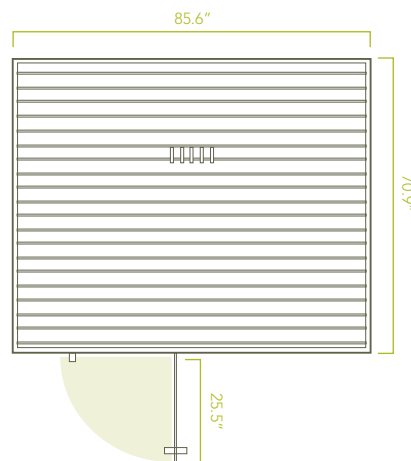

The world's 1st bio-feedback-enabled infrared sauna

SPECIFICATIONS

Exterior

85.6" W x 70.9" D x 76.6" H* / 28" door width

Interior

79.6" W x 64.9" D x 71.5" H / 21.8" bench depth

17 Heaters - 7555 sq. in.

Electrical

240V 20A

9' cord exits from back left of base

**Optional Hidden Feet add 2 inches.*

- ▶ Built-in monitor & optional accessories measure heart rate & calories burned.
- ▶ Data transmitted to a personal wellness website, where progress can be tracked.
- ▶ Now you can work towards health goals individually or within a community.

The eMPOWER is our largest sauna model. For seamless craftsmanship, each wall consists of one large wooden panel:

- Roof & Floor Panels
83.4"x72.1"x2.75" thick (see diagram)
- Back & Front Panels
80.5"x65.4"x2.75" thick (see diagram)
- Side Panels 69.5"x65.4"x2.75" thick