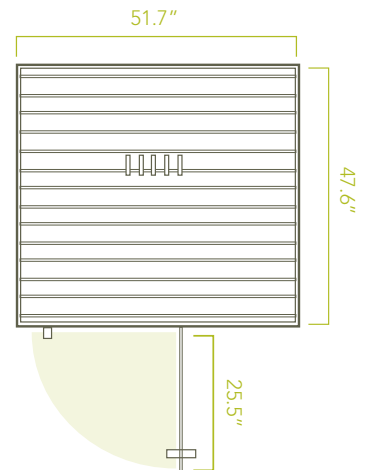

Wood Options