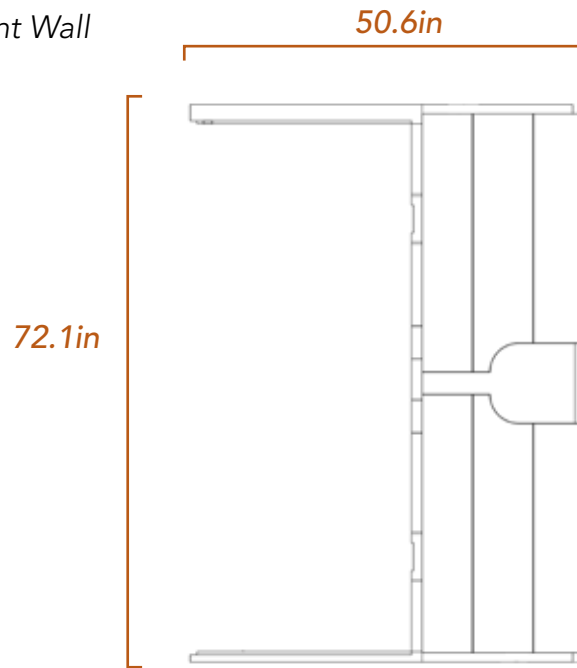

mPulse Believe Panels

For seamless craftsmanship, each wall of the Believe consists of one large wooden panel:

- -Roof & Floor Panels
  51.7"x47.6"x2.75" thick (see diagram)
- -Back & Front Panels
  50.6"x72.1"x2.75" thick (see diagram)
- -Side Panels 46.5"x72.1"x2.75" thick

Fitting into your home:

Because of the large panel size, it is important to ensure there is enough space through the doors and pathways to the sauna's location in your home. Standard doors in the US are 30" to 36" wide, and 6' to 8' tall. Please measure any doorway or hallway needed prior to purchase.

Front Wall