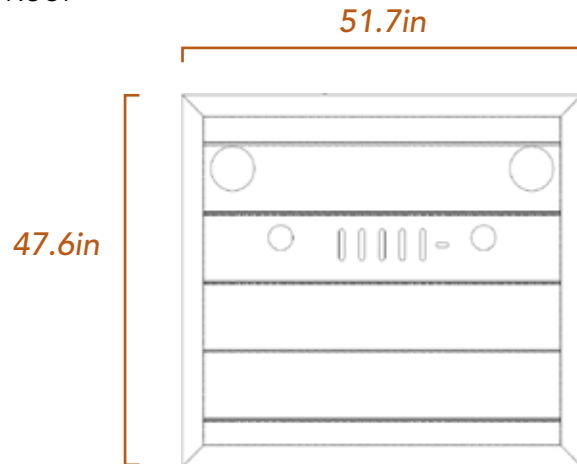

Roof

The mPulse Series is the only sauna series to offer near, mid and far infrared technology for targeted results. Featuring a 10.1" Android control panel, 6 wellness programs, highest quality eco-friendly wood options (hypoallergenic basswood, western Canadian cedar and eucalyptus), Magne-Seal assembly and ergonomic, floating benches, the mPulse is the smartest sauna on the planet.