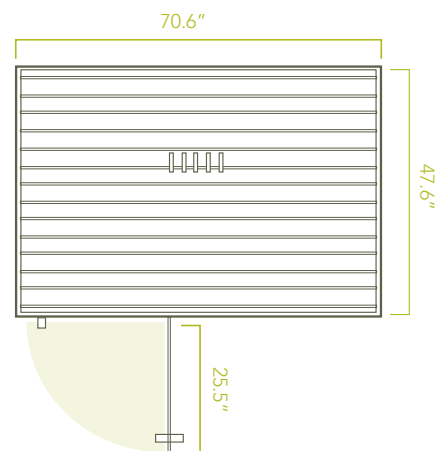

cONQUER Eucalyptus

SPECIFICATIONS

Exterior

70.6" W x 47.6" D x 76.6" H* / 28" door width

*Optional Hidden Feet add 2 inches.

Interior

64.6" W x 41.6" D x 71.5" H / 21.8" bench depth

Weight

Up to 842 lbs.

Electrical

240v; 3840 watts max, 3072 watts continuous; 20a (20A outlet)

DEDICATED 240V 20A CIRCUIT AND OUTLET REQUIRED.
SEE IMAGE 1 FOR REFERENCE

9' cord exits from back left of base

ELECTRICALLY CERTIFIED

mPulse Conquer Panels

For seamless craftsmanship, each wall of the Conquer consists of one large wooden panel:

- Roof & Floor Panels
70.6"x47.6"x2.75" thick (see diagram)
- Back & Front Panels
69.5"x72.1"x2.75" thick (see diagram)
- Side Panels 45.1"x72.1"x2.75" thick