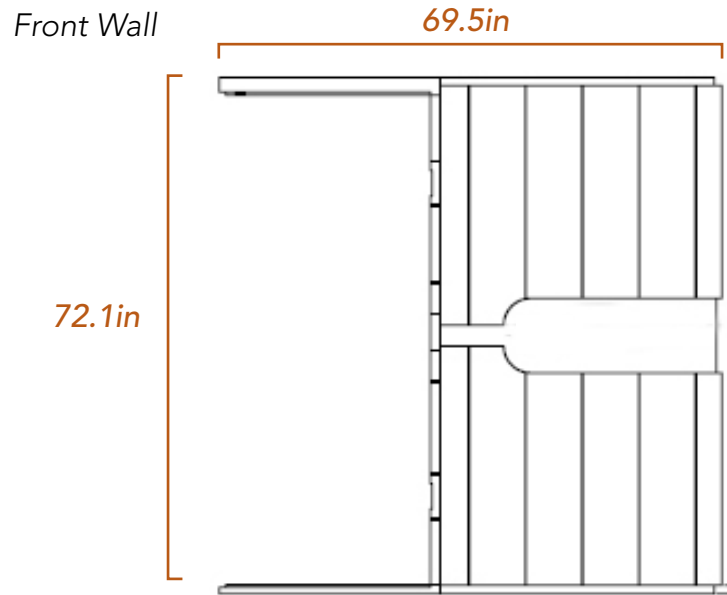

cONQUER Eucalyptus

SPECIFICATIONS

Exterior

70.6" W x 47.6" D x 76.6" H* / 28" door width

*Optional Hidden Feet add 2 inches.

Interior

64.6" W x 41.6" D x 71.5" H / 21.8" bench depth

Weight

Wood Options

Basswood

Cedar

Eucalyptus

- ▶ 6 one-touch, preset health programs to help achieve desired result
- ▶ 10.5" Android-powered control panel
- ▶ Clinically-backed near, mid & far infrared health benefits

mPulse Conquer Panels

For seamless craftsmanship, each wall of the Conquer consists of one large wooden panel:

- Roof & Floor Panels
70.6"x47.6"x2.75" thick (see diagram)
- Back & Front Panels
69.5"x72.1"x2.75" thick (see diagram)
- Side Panels 45.1"x72.1"x2.75" thick

Fitting into your home:

Because of the large panel size, it is important to ensure there is enough space through the doors and pathways to the sauna's location in your home. Standard doors in the US are 30" to 36" wide, and 6' to 8' tall. Please measure any doorway or hallway needed prior to purchase.