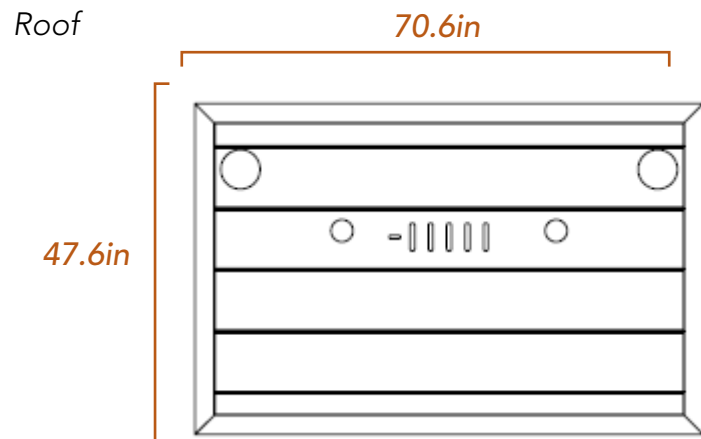

mPulse Conquer Panels

For seamless craftsmanship, each wall of the Conquer consists of one large wooden panel:

- -Roof & Floor Panels
  70.6"x47.6"x2.75" thick (see diagram)
- -Back & Front Panels
  69.5"x72.1"x2.75" thick (see diagram)
- -Side Panels 45.1"x72.1"x2.75" thick

Fitting into your home:

Because of the large panel size, it is important to ensure there is enough space through the doors and pathways to the sauna's location in your home. Standard doors in the US are 30" to 36" wide, and 6' to 8' tall. Please measure any doorway or hallway needed prior to purchase.

The mPulse Series is the only sauna series to offer near, mid and far infrared technology for targeted results. Featuring a 10.1" Android control panel, 6 wellness programs, highest quality eco-friendly wood options (hypoallergenic basswood, western Canadian cedar and eucalyptus), Magne-Seal assembly and ergonomic, floating benches, the mPulse is the smartest sauna on the planet.