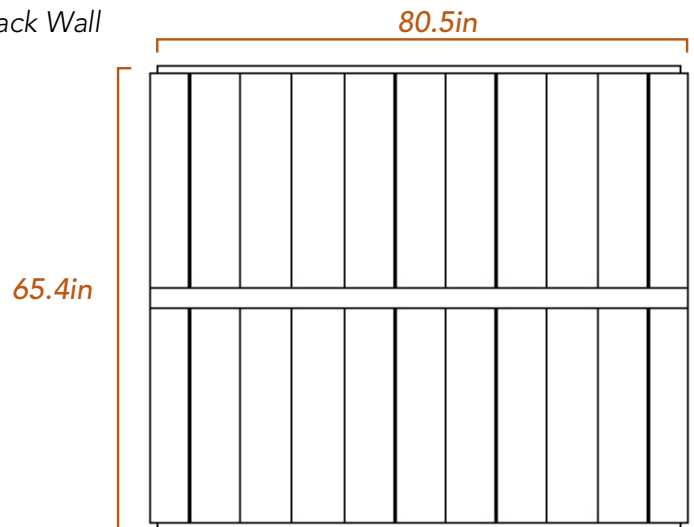

Community Solocarbon® Infrared Sauna Panels

The Community sauna is our largest sauna model. For seamless craftsmanship, each wall consists of one large wooden panel:

- Roof & Floor Panels
  83.4" x 72.1" x 2.75" thick (see diagram)
- Roof & Floor Panels
  80.5" x 65.4" x 2.75" thick (see diagram)
- Side Panels
  69.5" x 65.4" x 2.75" thick

Fitting into your home:

Because of the large panel size, it is important to ensure there is enough space through the doors and pathways to the sauna's location in your home. Standard doors in the US are 30" to 36" wide, and 6' to 8' tall. Please measure any doorway or hallway needed prior to purchase

Back Wall