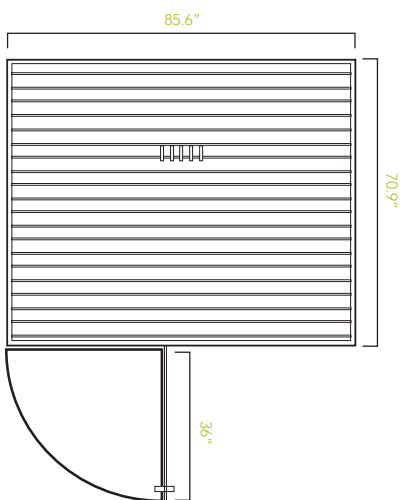

SAUNA FEATURES

- 36" door and 60" x 60" turning space
- 1:12 ramp with safety rails and brushed finish to prevent slipping
- 3 different bench variations for extra turning space
- Additional bracing support under bench and floor
- 16 gauge, industrial strength electrical wiring
- Patented Magne-seal assembly provides double reinforcement
- Made from premium eucalyptus wood

SPECIFICATIONS

Exterior
85.6" W x 70.6" D x 76.6" H* / 36" door width
**Optional Hidden Feet add 2 inches*
Ramp - 36" x 43" (1:12 slope)

Interior
79.6" W x 64.9" D x 71.5" H / 21.8" bench depth
15 Solocarbon heaters

Weight
Approx. 1,200 lbs

Electrical
240v; 3080 watts, 20a (**20A outlet**)

DEDICATED 240V 20A CIRCUIT AND OUTLET REQUIRED*
SEE IMAGE FOR REFERENCE

9' cord exits from back left of roof

***FOR COMMERCIAL FACILITY:** If only 208v is available, a Buck-Boost transformer must be installed to provide the correct electrical specifications for the unit to operate.

- Roof & Floor Panels
83.4" x 72.1" x 2.75" thick (see diagram)
- Roof & Floor Panels
80.5" x 65.4" x 2.75" thick (see diagram)
- Side Panels
69.5" x 65.4" x 2.75" thick

Fitting into your home:

Because of the large panel size, it is important to ensure there is enough space through the doors and pathways to the sauna's location in your home. Standard doors in the US are 30" to 36" wide, and 6' to 8' tall. Please measure any doorway or hallway needed prior to purchase