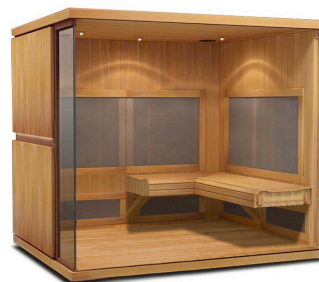

6-20R
USA / CAN

ELECTRICALLY CERTIFIED