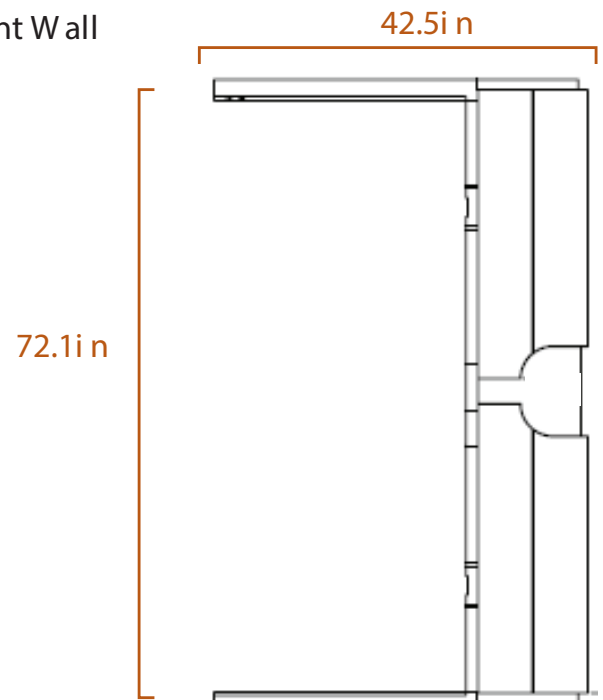

mPulse® aSPIRE Sauna Panels

For seamless craftsmanship, each wall of the aSPIRE consists of one large wooden panel:

- Roof & Floor Panels
  43.6" x 41.6" x 2.75" thick (see diagram)
- Back & Front Panels
  42.5" x 72.1" x 2.75" thick (see diagram)
- Side Panels
  42.5" x 72.1" x 2.75" thick

NOTE: All eucalyptus models have a solid floor; no floor heaters included.

Fitting into your home:

Because of the large panel size, it is important to ensure there is enough space through the doors and pathways to the sauna's location in your home. Standard doors in the US are 30" to 36" wide, and 6' to 8' tall. Please measure any doorway or hallway needed prior to purchase

The mPulse Series is the only sauna series to offer near, mid & far infrared technology for targeted results. Featuring a 10.1" Android control panel, 6 wellness programs, highest quality eco-friendly wood options (hypoallergenic basswood, western Canadian cedar and eucalyptus), Magne-Seal assembly and ergonomic, floating benches, the mPulse is the smartest sauna on the planet.

Front Wall