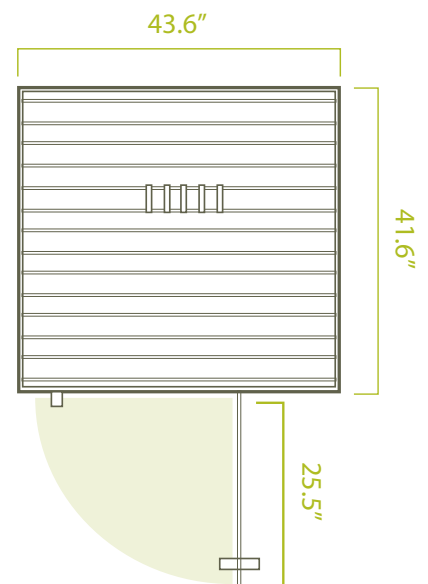

sunlighten®

empowering wellness®

ELECTRICALLY CERTIFIED

RoHS

7373 W 107th Street | Overland Park, KS 66212
Toll Free 1.877.292.0020 | sunlighten.com