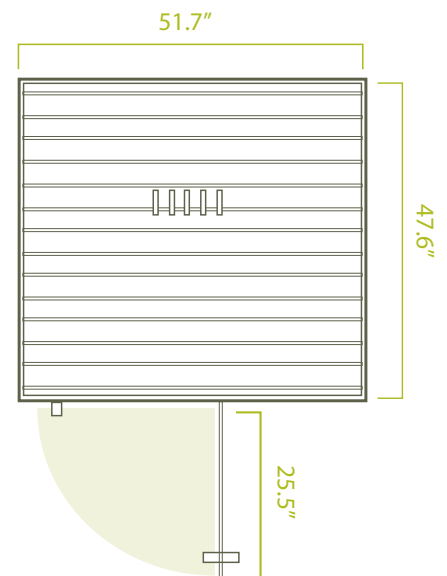

ELECTRICALLY CERTIFIED

RoHS

7373 W 107th Street | Overland Park, KS 66212
Toll Free 1.877.292.0020 | sunlighten.com