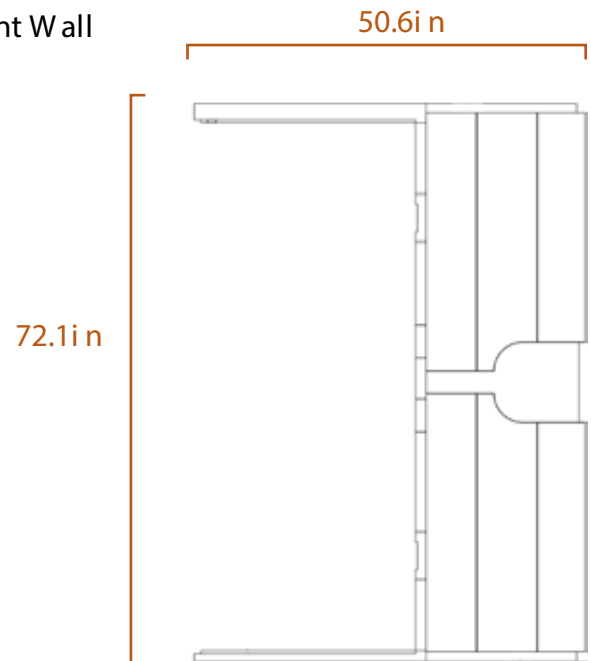

mPulse® bELIEVE Sauna Panels

For seamless craftsmanship, each wall of the bELIEVE consists of one large wooden panel:

- Roof & Floor Panels
  51.7" x 47.6" x 2.75" thick (see diagram)
- Back & Front Panels
  50.6" x 72.1" x 2.75" thick (see diagram)
- Side Panels
  46.5" x 72.1" x 2.75" thick

NOTE: All eucalyptus models have a solid floor; no floor heaters included.

Fitting into your home:

Because of the large panel size, it is important to ensure there is enough space through the doors and pathways to the sauna's location in your home. Standard doors in the US are 30" to 36" wide, and 6' to 8' tall. Please measure any doorway or hallway needed prior to purchase

The mPulse Series is the only sauna series to offer near, mid & far infrared technology for targeted results. Featuring a 10.1" Android control panel, 6 wellness programs, highest quality eco-friendly wood options (hypoallergenic basswood, western Canadian cedar and eucalyptus), Magne-Seal assembly and ergonomic, floating benches, the mPulse is the smartest sauna on the planet.

Front Wall