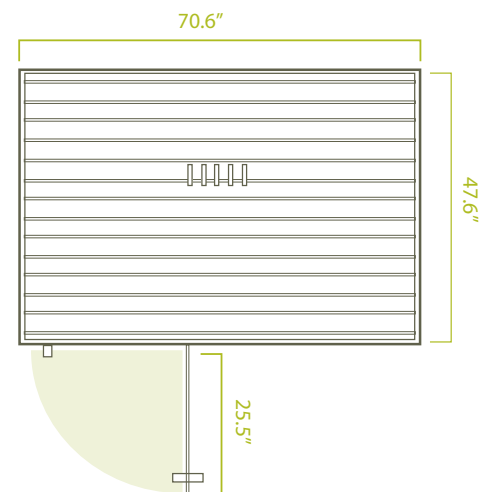

SPECIFICATIONS

Exterior

70.6" W x 47.6" D x 78.6" H* / 28" door width

Interior

64.6" W x 41.6" D x 71.5" H / 21.8" bench depth

Weight

Approx. 845 lbs.

Electrical

BASSWOOD

CEDAR

EUCALYPTUS

6-20R
USA / CAN

- ▶ 6 one-touch, preset health programs to help achieve desired result
 - ▶ 10.5" Android-powered control panel
 - ▶ Clinically-backed near, mid & far infrared health benefits
- and much more...

- Roof & Floor Panels
70.6" x 47.6" x 2.75" thick (see diagram)
- Back & Front Panels
69.5" x 72.1" x 2.75" thick (see diagram)
- Side Panels
45.1" x 72.1" x 2.75" thick

NOTE: All eucalyptus models have a solid floor; no floor heaters included.