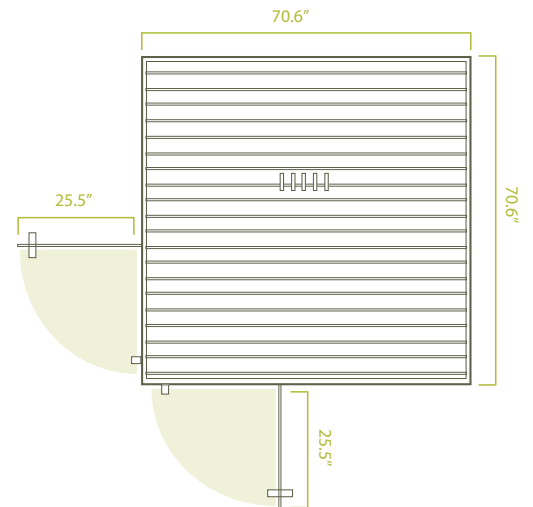

ELECTRICALLY CERTIFIED

RoHS

sunlighten®
empowering wellness®

7373 W 107th Street | Overland Park, KS 66212
Toll Free 1.877.292.0020 | sunlighten.com