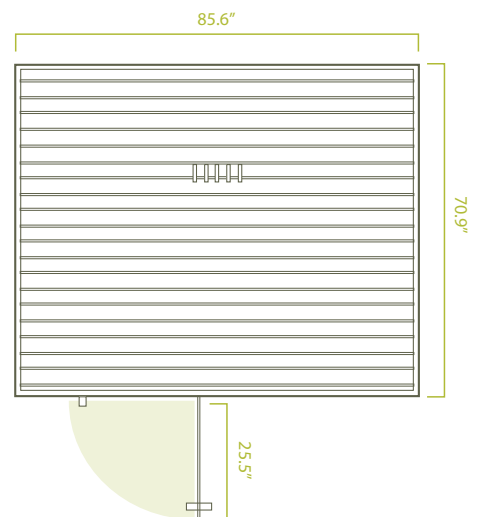

Electrical

240v; 5200 watts max, 3072 watts cont., 20a (20A outlet)

DEDICATED 240V 20A

CIRCUIT AND OUTLET REQUIRED*

9' cord exits from back left of the base

*FOR COMMERCIAL FACILITY: If only 208v is available, a Buck-Boost transformer must be installed to provide the correct electrical specifications for the unit to operate.

ELECTRICALLY CERTIFIED

RoHS