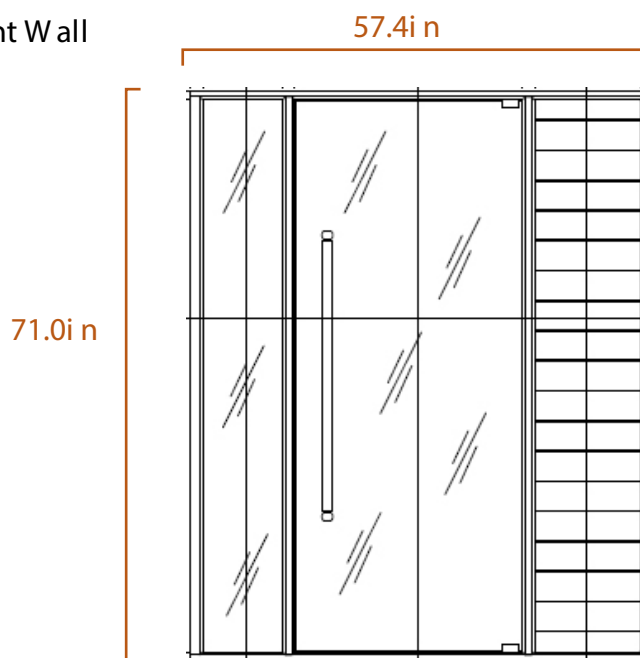

Signature® III Sauna Panels

For seamless craftsmanship, each wall of the Signature consists of one large wooden panel:

- Roof & Floor Panels
  62.4" x 46.1" x 3" thick (see diagram)
- Back & Front Panels
  57.4" x 71" x 3" thick (see diagram)
- Side Panels
  44.6" x 71" x 2.6" thick

Fitting into your space:

Because of the large panel size, it is important to ensure there is enough space through the doors and pathways to the sauna's location in your home. Standard doors in the US are 30" to 36" wide, and 6' to 8' tall. Please measure any doorway or hallway needed prior to purchase

Front Wall