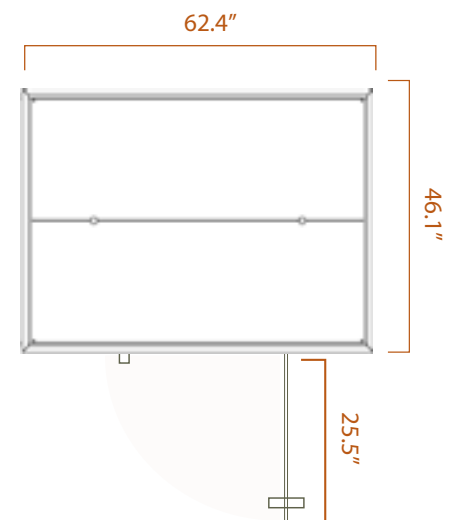

sunlighten®

empowering wellness®

ELECTRICALLY CERTIFIED

RoHS

7373 W 107th Street | Overland Park, KS 66212
Toll Free 1.877.292.0020 | sunlighten.com