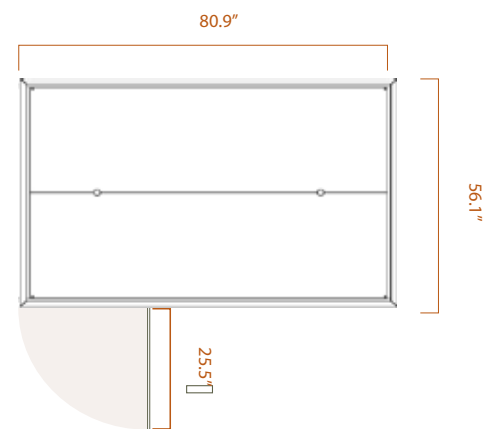

sunlighten®

empowering wellness®

ELECTRICALLY CERTIFIED

RoHS

7373 W 107th Street | Overland Park, KS 66212
Toll Free 1.877.292.0020 | sunlighten.com