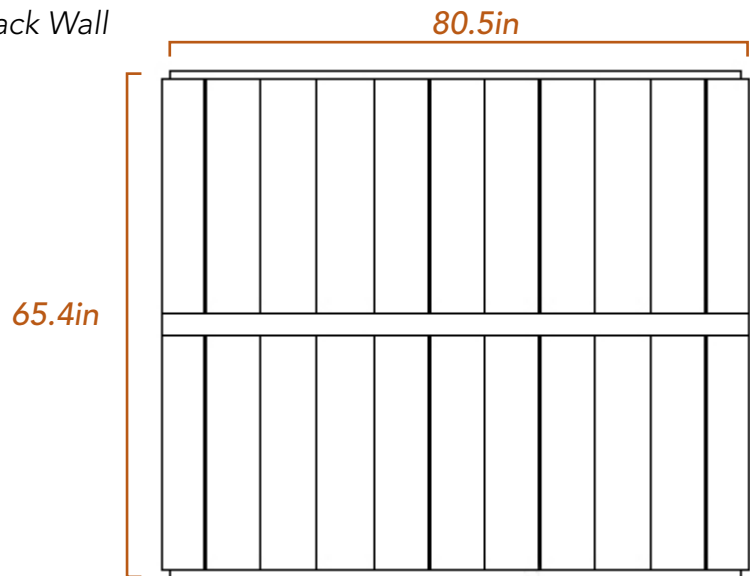

mPulse Empower Panels

The eMPOWER is our largest sauna model. For seamless craftsmanship, each wall consists of one large wooden panel:

- -Roof & Floor Panels
  83.4"x72.1"x2.75" thick (see diagram)
- -Back & Front Panels
  80.5"x65.4"x2.75" thick (see diagram)
- -Side Panels 69.5"x65.4"x2.75" thick

Fitting into your home:

Because of the large panel size, it is important to ensure there is enough space through the doors and pathways to the sauna's location in your home. Standard doors in the US are 30" to 36" wide, and 6' to 8' tall. Please measure any doorway or hallway needed prior to purchase.

Back Wall