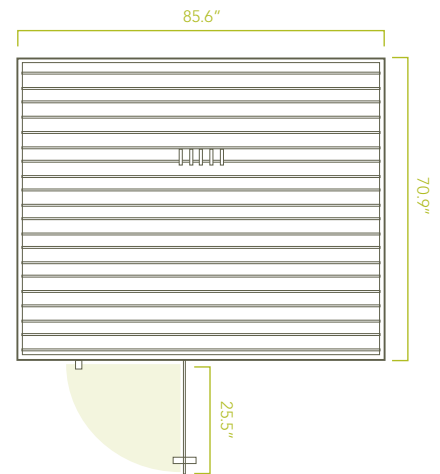

Wood Options