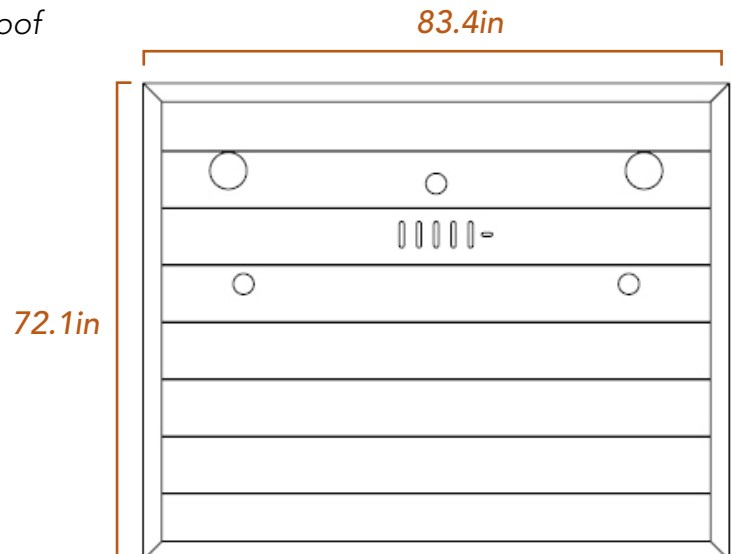

Roof

The mPulse Series is the only sauna series to offer near, mid and far infrared technology for targeted results. Featuring a 10.1" Android control panel, 6 wellness programs, highest quality eco-friendly wood options (hypoallergenic basswood, western Canadian cedar and eucalyptus), Magne-Seal assembly and ergonomic, floating benches, the mPulse is the smartest sauna on the planet.