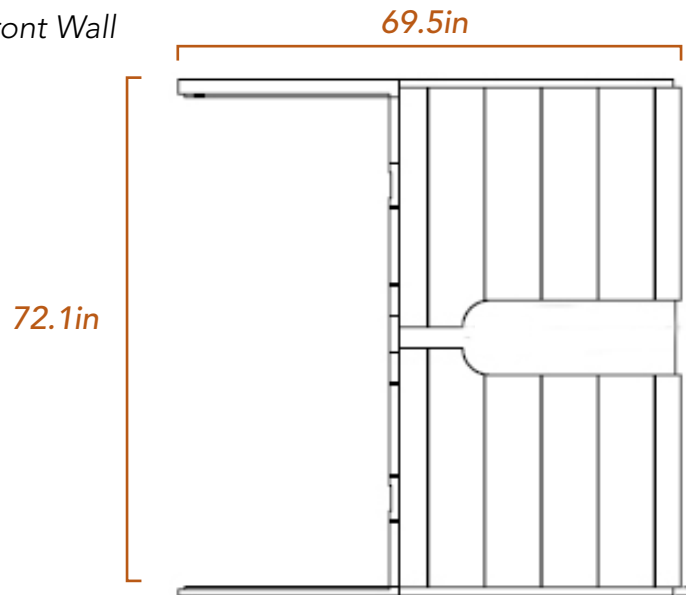

mPulse Discover Panels

The DISCOVER is our second largest sauna model. For seamless craftsmanship, each wall consists of one large wooden panel:

- -Roof & Floor Panels
  70.6"x70.6"x2.75" thick (see diagram)
- -Back & Front Panels
  69.5"x72.1"x2.75" thick (see diagram)
- -Side Panels 68.1"x72.1"x2.75" thick

Fitting into your home:

Because of the large panel size, it is important to ensure there is enough space through the doors and pathways to the sauna's location in your home. Standard doors in the US are 30" to 36" wide, and 6' to 8' tall. Please measure any doorway or hallway needed prior to purchase.

Front Wall