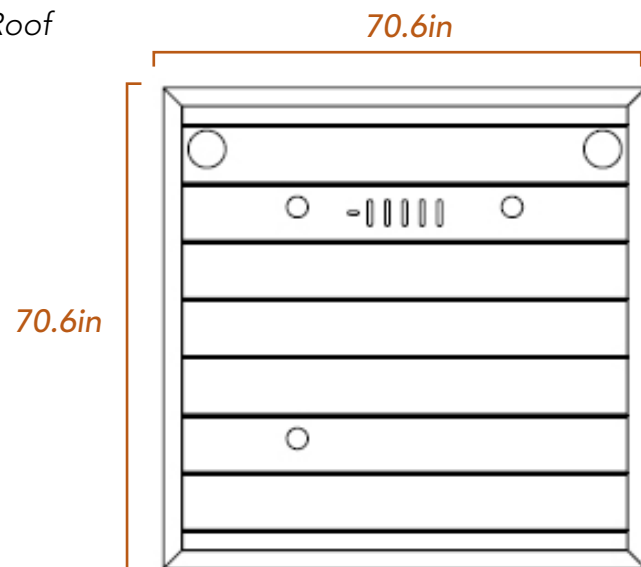

Roof

The mPulse Series is the only sauna series to offer near, mid and far infrared technology for targeted results. Featuring a 10.1" Android control panel, 6 wellness programs, highest quality eco-friendly wood options (hypoallergenic basswood, western Canadian cedar and eucalyptus), Magne-Seal assembly and ergonomic, floating benches, the mPulse is the smartest sauna on the planet.