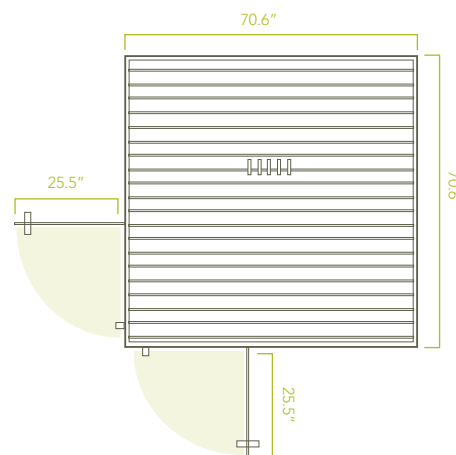

Wood Options