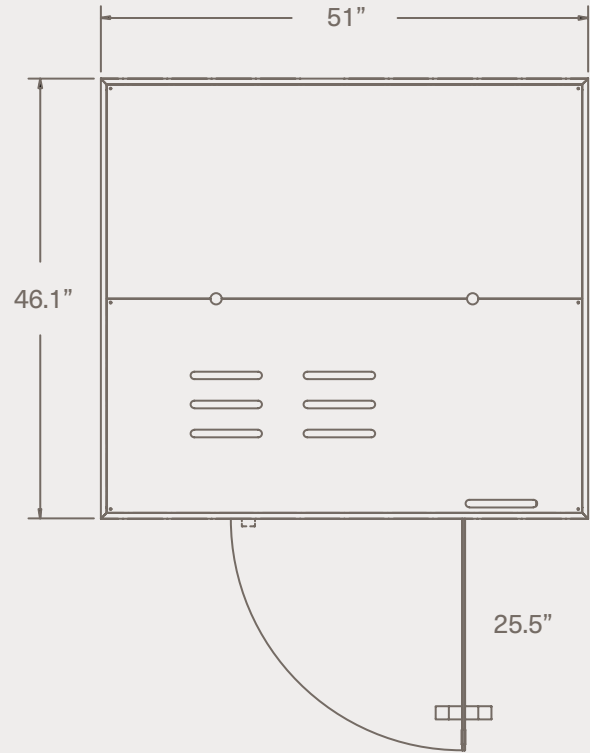

Signature[®] FS II

High Intensity Full Spectrum Infrared

FS-3 Temp: 165°F

Exterior: 51" x 46.1" x 77.5"

Interior: 45.9" x 40.0" x 70.1"

Bench: 45.9" x 20" x 19"

Heaters: 6

Electrical: 120V 2006W 20A

NEMA 5-20 *Dedicated 120V 20A circuit and outlet required*
9' cord exits from back left of roof

Fitting into your space:

Because of the large panel size, it is important to ensure there is enough space through the doors and pathways to the sauna's location in your home. Standard doors in the US are 30" to 36" wide, and 6' to 8' tall. Please measure any doorway or hallway needed prior to purchase