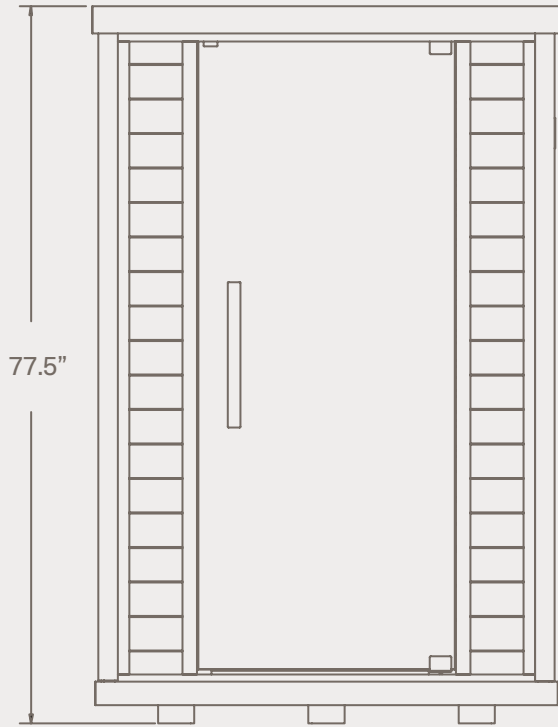

Signature[®] FS II

High Intensity Full Spectrum Infrared

Available
in Basswood

- 4 Sunlighten Patented Infrared Light Therapy Heaters with highest quantity of IR into your body
- 2 Full Spectrum High Intensity Heaters = 165F Max Temperature
- Ultra Low EMF and Environmentally Safe
- Chromotherapy
- Patented Magne-Seal, adult lego assembly process allowing for a modern sleek interior finish
- Beautiful craftsmanship and solid wood construction made to last a lifetime
- Deep benches and a taller height come standard for ultimate relaxation
- Acoustic Resonance Sound Therapy, a must-have enhancement

Signature[®] FS II

High Intensity Full Spectrum Infrared

FS-3 Temp: 165°F

Exterior: 51" x 46.1" x 77.5"

Interior: 45.9" x 40.0" x 70.1"

Bench: 45.9" x 20" x 19"

Heaters: 6

Electrical: 120V 2006W 20A

NEMA 5-20 *Dedicated 120V 20A circuit and outlet required*
9' cord exits from back left of roof

Fitting into your space:

Because of the large panel size, it is important to ensure there is enough space through the doors and pathways to the sauna's location in your home. Standard doors in the US are 30" to 36" wide, and 6' to 8' tall. Please measure any doorway or hallway needed prior to purchase